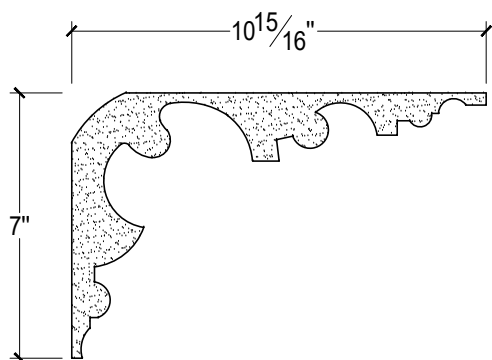

SCALE :4"=1'

SCALE :4"=1'

SCALE :4"=1'

ISOMETRIC

67 Steuben Street  
 Brooklyn, NY 11205  
 T: 718.534.7000  
 F: 718.534.7040  
 www.decocraftusa.com

Design Copyright © Decocraft USA Inc. 2010 All rights reserved

NAME:

**CROWN**

ITEM#

**DC507-741**

MATERIAL:

**PLASTER**

HEIGHT:  
7"

PROJECTION:  
10 15/16"

FACE:  
N/A

REPEAT:  
N/A

LENGTH:  
96"