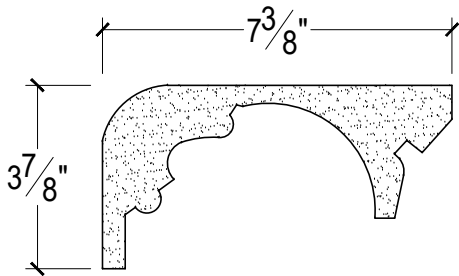

SCALE :3"=1'

SCALE :3"=1'

SCALE :3"=1'

ISOMETRIC

67 Steuben Street
 Brooklyn, NY 11205
 T: 718.534.7000
 F: 718.534.7040
 www.decocraftusa.com

Design Copyright © Decocraft USA Inc. 2010 All rights reserved

NAME:

CROWN

ITEM#

DC507-731

MATERIAL:

PLASTER

HEIGHT:

3 7/8"

PROJECTION:

7 3/8"

FACE:

N/A

REPEAT:

N/A

LENGTH:

96"