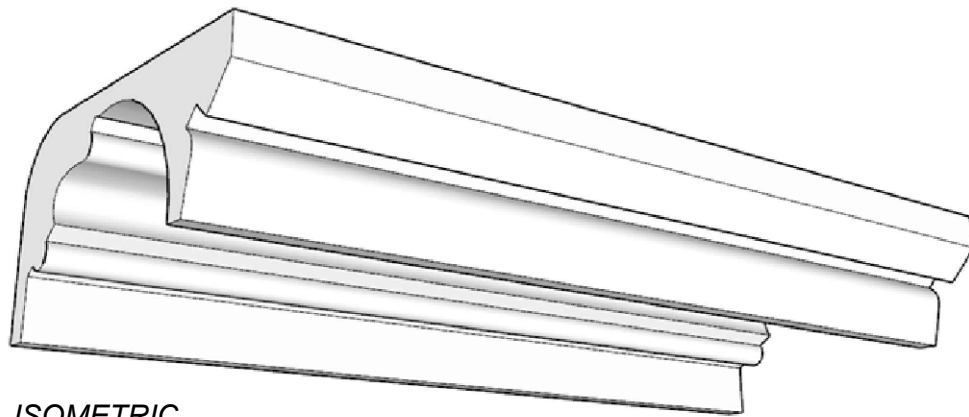

SCALE :3"=1'

SCALE :3"=1'

SCALE :3"=1'

ISOMETRIC

67 Steuben Street
 Brooklyn, NY 11205
 T: 718.534.7000
 F: 718.534.7040
 www.decocraftusa.com

Design Copyright © Decocraft USA Inc. 2010 All rights reserved

NAME:

CROWN

ITEM#

DC507-731

MATERIAL:

PLASTER

HEIGHT:

3 7/8"

PROJECTION:

7 3/8"

FACE:

N/A

REPEAT:

N/A

LENGTH:

96"