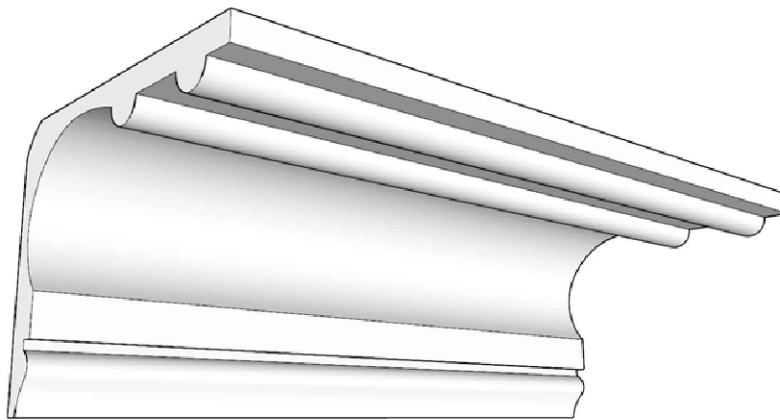

SCALE :3"=1'

SCALE :3"=1'

SCALE :3"=1'

ISOMETRIC

67 Steuben Street
 Brooklyn, NY 11205
 T: 718.534.7000
 F: 718.534.7040
 www.decocraftusa.com

Design Copyright © Decocraft USA Inc. 2010 All rights reserved

NAME:

CROWN

ITEM#

DC506-758

MATERIAL:

PLASTER

HEIGHT:

6 3/8"

PROJECTION:

8 1/4"

FACE:

N/A

REPEAT:

N/A

LENGTH:

96"