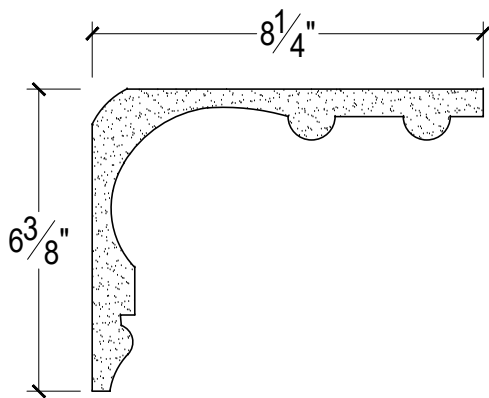

SCALE :3"=1'

SCALE :3"=1'

SCALE :3"=1'

ISOMETRIC

67 Steuben Street
 Brooklyn, NY 11205
 T: 718.534.7000
 F: 718.534.7040
 www.decocraftusa.com

Design Copyright © Decocraft USA Inc. 2010 All rights reserved

NAME:

CROWN

ITEM#

DC506-758

MATERIAL:

PLASTER

HEIGHT:

6 3/8"

PROJECTION:

8 1/4"

FACE:

N/A

REPEAT:

N/A

LENGTH:

96"