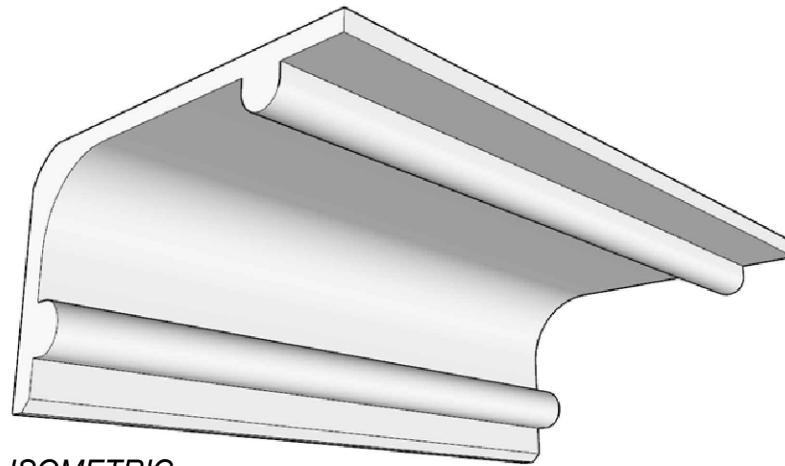

SCALE :3"=1'

SCALE :3"=1'

SCALE :3"=1'

ISOMETRIC

67 Steuben Street  
 Brooklyn, NY 11205  
 T: 718.534.7000  
 F: 718.534.7040  
 www.decocraftusa.com

Design Copyright © Decocraft USA Inc. 2010 All rights reserved

NAME:

**CROWN**

ITEM#

**DC506-740**

MATERIAL:

**PLASTER**

HEIGHT:

**6"**

PROJECTION:

**10"**

FACE:

**N/A**

REPEAT:

**N/A**

LENGTH:

**96"**