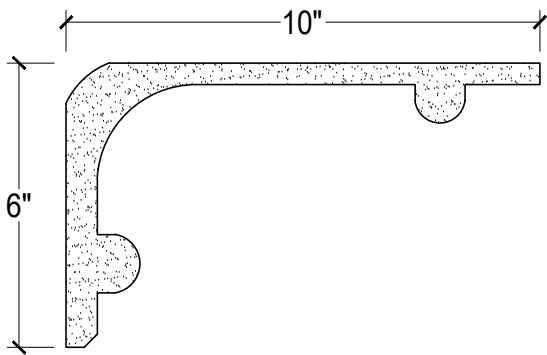

SCALE :3"=1'

SCALE :3"=1'

SCALE :3"=1'

ISOMETRIC

67 Steuben Street  
 Brooklyn, NY 11205  
 T: 718.534.7000  
 F: 718.534.7040  
 www.decocraftusa.com

Design Copyright © Decocraft USA Inc. 2010 All rights reserved

NAME:

**CROWN**

ITEM#

**DC506-740**

MATERIAL:

**PLASTER**

HEIGHT:

**6"**

PROJECTION:

**10"**

FACE:

**N/A**

REPEAT:

**N/A**

LENGTH:

**96"**