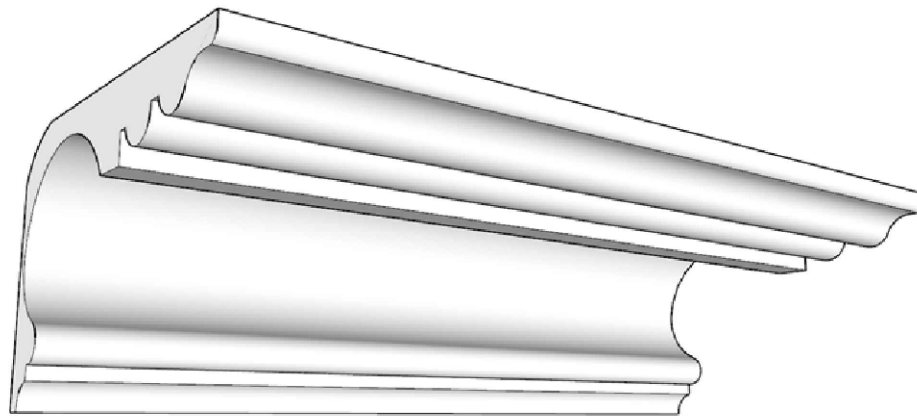

SCALE :3"=1'

SCALE :3"=1'

SCALE :3"=1'

ISOMETRIC

67 Steuben Street
 Brooklyn, NY 11205
 T: 718.534.7000
 F: 718.534.7040
 www.decocraftusa.com

Design Copyright © Decocraft USA Inc. 2010 All rights reserved

NAME:

CROWN

ITEM#

DC505-770

MATERIAL:

PLASTER

HEIGHT:

5 3/8"

PROJECTION:

8 1/4"

FACE:

N/A

REPEAT:

N/A

LENGTH:

96"