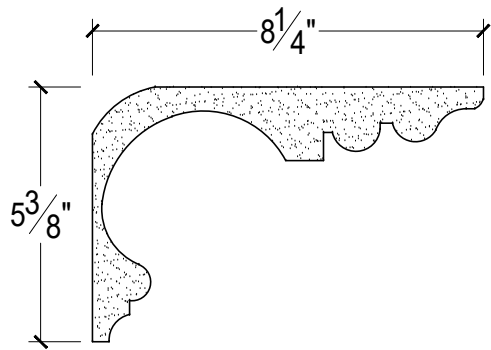

SCALE :3"=1'

SCALE :3"=1'

SCALE :3"=1'

ISOMETRIC

67 Steuben Street
 Brooklyn, NY 11205
 T: 718.534.7000
 F: 718.534.7040
 www.decocraftusa.com

Design Copyright © Decocraft USA Inc. 2010 All rights reserved

NAME:

CROWN

ITEM#

DC505-770

MATERIAL:

PLASTER

HEIGHT:

5 3/8"

PROJECTION:

8 1/4"

FACE:

N/A

REPEAT:

N/A

LENGTH:

96"