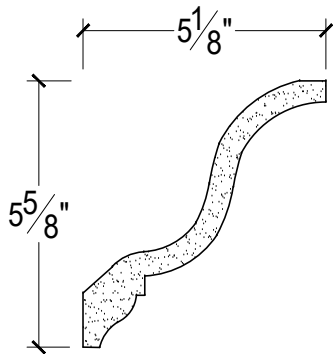

SCALE :3"=1'

SCALE :3"=1'

SCALE :3"=1'

ISOMETRIC

67 Steuben Street
 Brooklyn, NY 11205
 T: 718.534.7000
 F: 718.534.7040
 www.decocraftusa.com

Design Copyright © Decocraft USA Inc. 2010 All rights reserved

NAME:

CROWN

ITEM#

DC505-762

MATERIAL:

PLASTER

HEIGHT:

5 5/8"

PROJECTION:

5 1/8"

FACE:

N/A

REPEAT:

N/A

LENGTH:

96"