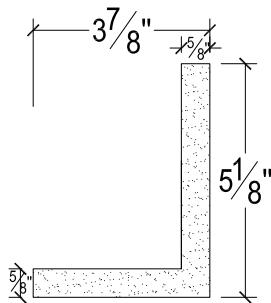

SCALE :3"=1'

SCALE :3"=1'

SCALE :3"=1'

ISOMETRIC

67 Steuben Street
 Brooklyn, NY 11205
 T: 718.534.7000
 F: 718.534.7040
 www.decocraftusa.com

Design Copyright © Decocraft USA Inc. 2010 All rights reserved

NAME:

COVE LIGHTING

ITEM#

DC505-284

MATERIAL:

PLASTER

HEIGHT:

5 1/8"

PROJECTION:

3 7/8"

FACE:

N/A

REPEAT:

N/A

LENGTH:

96"