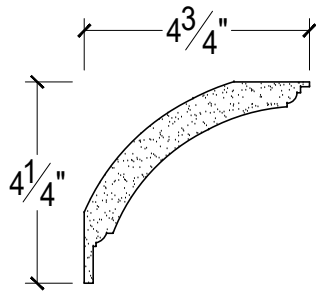

SCALE :3"=1'

SCALE :3"=1'

SCALE :3"=1'

ISOMETRIC

67 Steuben Street  
 Brooklyn, NY 11205  
 T: 718.534.7000  
 F: 718.534.7040  
 www.decocraftusa.com

Design Copyright © Decocraft USA Inc. 2010 All rights reserved

NAME:

**CROWN**

ITEM#

**DC504-793**

MATERIAL:

**PLASTER**

HEIGHT:

**4 1/4"**

PROJECTION:

**4 3/4"**

FACE:

**N/A**

REPEAT:

**N/A**

LENGTH:

**96"**