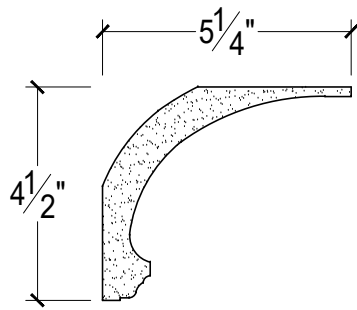

SCALE :3"=1'

SCALE :3"=1'

SCALE :3"=1'

ISOMETRIC

67 Steuben Street
 Brooklyn, NY 11205
 T: 718.534.7000
 F: 718.534.7040
 www.decocraftusa.com

Design Copyright © Decocraft USA Inc. 2010 All rights reserved

NAME:

CROWN

ITEM#

DC504-791

MATERIAL:

PLASTER

HEIGHT:

4 1/2"

PROJECTION:

5 1/4"

FACE:

N/A

REPEAT:

N/A

LENGTH:

96"