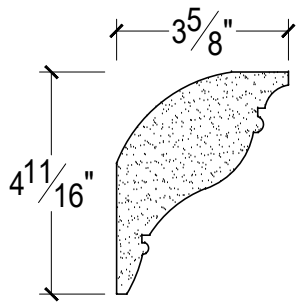

SCALE :3"=1'

SCALE :3"=1'

SCALE :3"=1'

ISOMETRIC

67 Steuben Street  
 Brooklyn, NY 11205  
 T: 718.534.7000  
 F: 718.534.7040  
 www.decocraftusa.com

Design Copyright © Decocraft USA Inc. 2010 All rights reserved

NAME:

**CROWN**

ITEM#

**DC504-760**

MATERIAL:

**PLASTER**

HEIGHT:

**4 11/16"**

PROJECTION:

**5 3/8"**

FACE:

**N/A**

REPEAT:

**N/A**

LENGTH:

**96"**