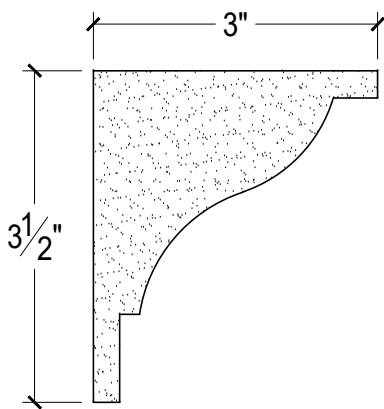

SCALE :2"=1'

SCALE :2"=1'

SCALE :2"=1'

ISOMETRIC

67 Steuben Street
 Brooklyn, NY 11205
 T: 718.534.7000
 F: 718.534.7040
 www.decocraftusa.com

Design Copyright © Decocraft USA Inc. 2010 All rights reserved

NAME:

PANEL

ITEM#

DC503-784

MATERIAL:

PLASTER

HEIGHT:

3 1/2"

PROJECTION:

3"

FACE:

N/A

REPEAT:

N/A

LENGTH:

96"