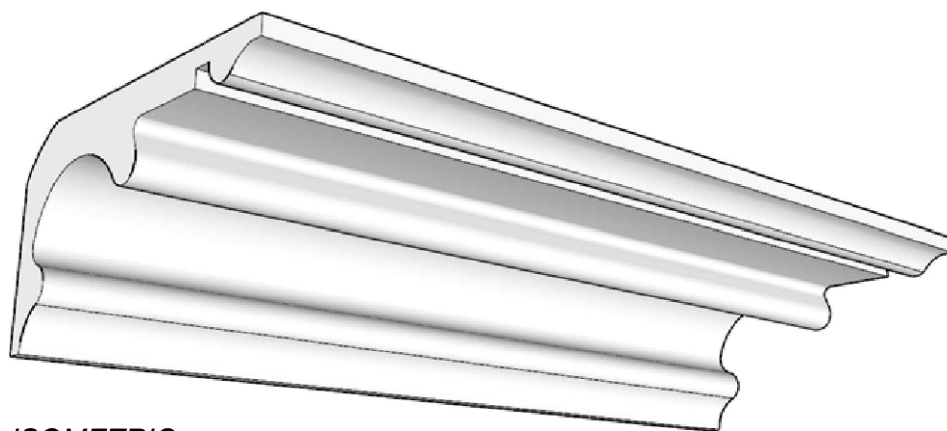

SCALE :3"=1'

SCALE :3"=1'

SCALE :3"=1'

ISOMETRIC

67 Steuben Street  
 Brooklyn, NY 11205  
 T: 718.534.7000  
 F: 718.534.7040  
 www.decocraftusa.com

Design Copyright © Decocraft USA Inc. 2010 All rights reserved

NAME:

**CROWN**

ITEM#

**DC503-759**

MATERIAL:

**PLASTER**

HEIGHT:

**3 7/8"**

PROJECTION:

**7 1/8"**

FACE:

**N/A**

REPEAT:

**N/A**

LENGTH:

**96"**