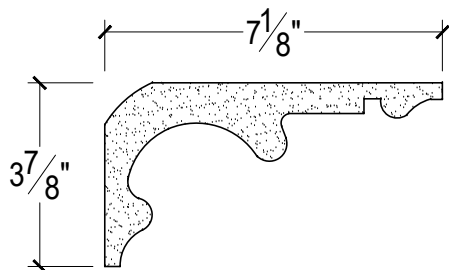

SCALE :3"=1'

SCALE :3"=1'

SCALE :3"=1'

ISOMETRIC

67 Steuben Street  
 Brooklyn, NY 11205  
 T: 718.534.7000  
 F: 718.534.7040  
 www.decocraftusa.com

Design Copyright © Decocraft USA Inc. 2010 All rights reserved

NAME:

**CROWN**

ITEM#

**DC503-759**

MATERIAL:

**PLASTER**

HEIGHT:

**3 7/8"**

PROJECTION:

**7 1/8"**

FACE:

**N/A**

REPEAT:

**N/A**

LENGTH:

**96"**