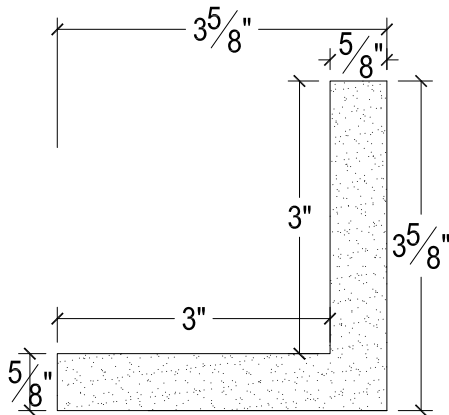

SCALE :2"=1'

SCALE :2"=1'

SCALE :2"=1'

ISOMETRIC

67 Steuben Street
 Brooklyn, NY 11205
 T: 718.534.7000
 F: 718.534.7040
 www.decocraftusa.com

Design Copyright © Decocraft USA Inc. 2010 All rights reserved

NAME:

COVE LIGHTING

ITEM#

DC503-284I

MATERIAL:

PLASTER

HEIGHT:

3 5/8"

PROJECTION:

3 5/8"

FACE:

N/A

REPEAT:

N/A

LENGTH:

96"