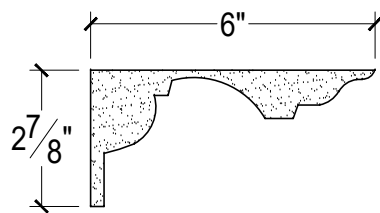

SCALE :3"=1'

SCALE :3"=1'

SCALE :3"=1'

ISOMETRIC

67 Steuben Street
 Brooklyn, NY 11205
 T: 718.534.7000
 F: 718.534.7040
 www.decocraftusa.com

Design Copyright © Decocraft USA Inc. 2010 All rights reserved

NAME:

CROWN

ITEM#

DC502-769

MATERIAL:

PLASTER

HEIGHT:

2 7/8"

PROJECTION:

6"

FACE:

N/A

REPEAT:

N/A

LENGTH:

96"