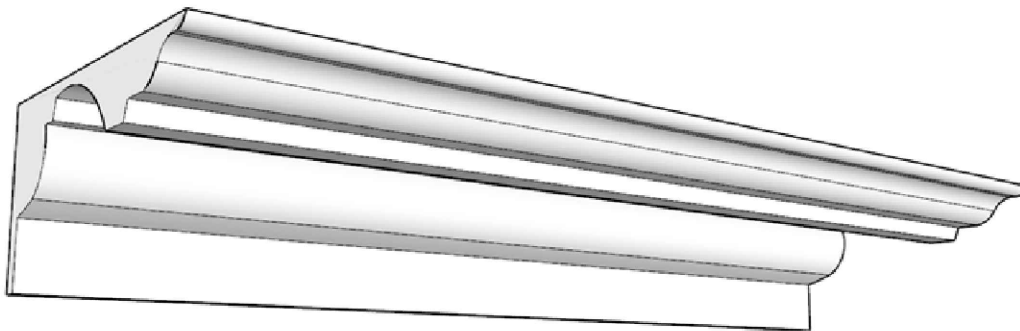

SCALE :3"=1'

SCALE :3"=1'

SCALE :3"=1'

ISOMETRIC

67 Steuben Street
 Brooklyn, NY 11205
 T: 718.534.7000
 F: 718.534.7040
 www.decocraftusa.com

Design Copyright © Decocraft USA Inc. 2010 All rights reserved

NAME:

CROWN

ITEM#

DC502-769

MATERIAL:

PLASTER

HEIGHT:

2 7/8"

PROJECTION:

6"

FACE:

N/A

REPEAT:

N/A

LENGTH:

96"