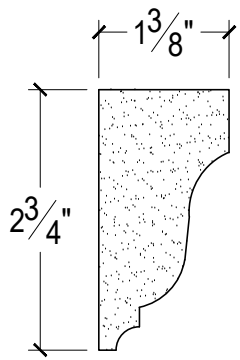

SCALE :2"=1'

SCALE :2"=1'

SCALE :2"=1'

ISOMETRIC

67 Steuben Street
 Brooklyn, NY 11205
 T: 718.534.7000
 F: 718.534.7040
 www.decocraftusa.com

Design Copyright © Decocraft USA Inc. 2010 All rights reserved

NAME:

CROWN

ITEM#

DC502-763

MATERIAL:

PLASTER

HEIGHT:

2 3/4"

PROJECTION:

1 3/8"

FACE:

N/A

REPEAT:

N/A

LENGTH:

96"