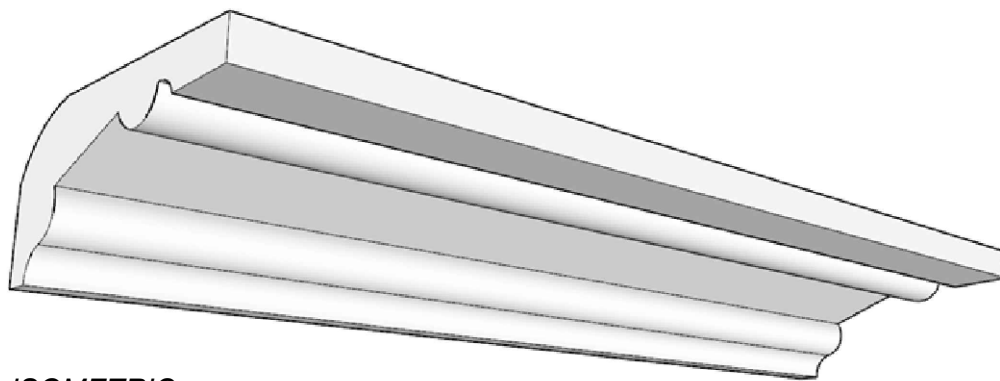

SCALE :3"=1'

SCALE :3"=1'

SCALE :3"=1'

ISOMETRIC

67 Steuben Street
 Brooklyn, NY 11205
 T: 718.534.7000
 F: 718.534.7040
 www.decocraftusa.com

Design Copyright © Decocraft USA Inc. 2010 All rights reserved

NAME:

CROWN

ITEM#

DC502-757

MATERIAL:

PLASTER

HEIGHT:

2 3/8"

PROJECTION:

5 1/8"

FACE:

N/A

REPEAT:

N/A

LENGTH:

96"