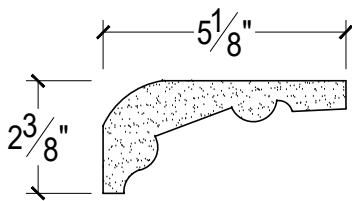

SCALE :3"=1'

SCALE :3"=1'

SCALE :3"=1'

ISOMETRIC

67 Steuben Street
 Brooklyn, NY 11205
 T: 718.534.7000
 F: 718.534.7040
 www.decocraftusa.com

Design Copyright © Decocraft USA Inc. 2010 All rights reserved

NAME:

CROWN

ITEM#

DC502-757

MATERIAL:

PLASTER

HEIGHT:

2 3/8"

PROJECTION:

5 1/8"

FACE:

N/A

REPEAT:

N/A

LENGTH:

96"