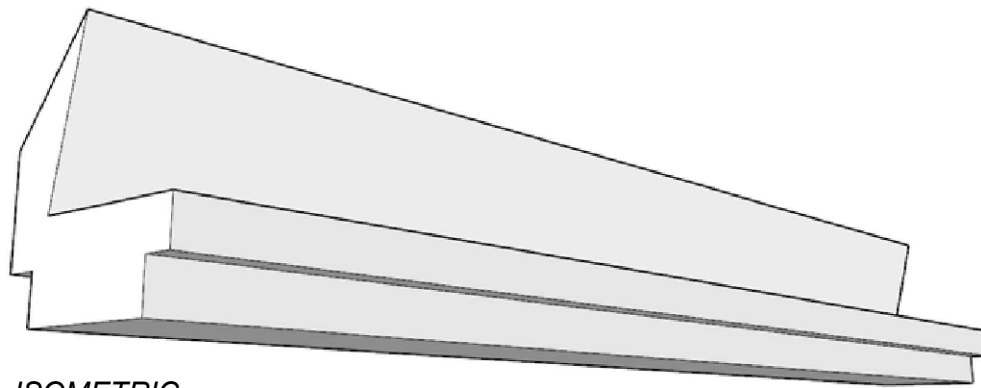

SCALE :2"=1'

SCALE :2"=1'

SCALE :2"=1'

ISOMETRIC

67 Steuben Street
 Brooklyn, NY 11205
 T: 718.534.7000
 F: 718.534.7040
 www.decocraftusa.com

Design Copyright © Decocraft USA Inc. 2010 All rights reserved

NAME:

CROWN

ITEM#

DC502-751B

MATERIAL:

PLASTER

HEIGHT:

2 7/8"

PROJECTION:

2 1/2"

FACE:

N/A

REPEAT:

N/A

LENGTH:

96"