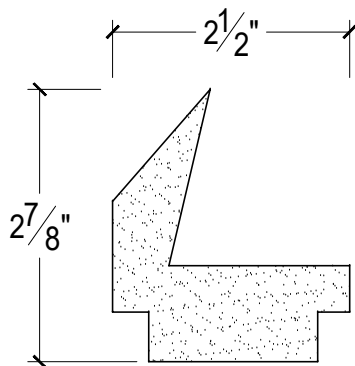

SCALE :2"=1'

SCALE :2"=1'

SCALE :2"=1'

ISOMETRIC

67 Steuben Street
 Brooklyn, NY 11205
 T: 718.534.7000
 F: 718.534.7040
 www.decocraftusa.com

Design Copyright © Decocraft USA Inc. 2010 All rights reserved

NAME:

CROWN

ITEM#

DC502-751B

MATERIAL:

PLASTER

HEIGHT:

2 7/8"

PROJECTION:

2 1/2"

FACE:

N/A

REPEAT:

N/A

LENGTH:

96"