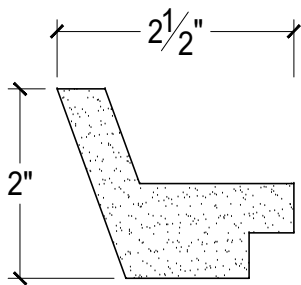

SCALE :2"=1'

SCALE :2"=1'

SCALE :2"=1'

ISOMETRIC

67 Steuben Street
 Brooklyn, NY 11205
 T: 718.534.7000
 F: 718.534.7040
 www.decocraftusa.com

Design Copyright © Decocraft USA Inc. 2010 All rights reserved

NAME:

CROWN

ITEM#

DC502-751

MATERIAL:

PLASTER

HEIGHT:

2"

PROJECTION:

2 1/2"

FACE:

3 1/4"

REPEAT:

N/A

LENGTH:

96"