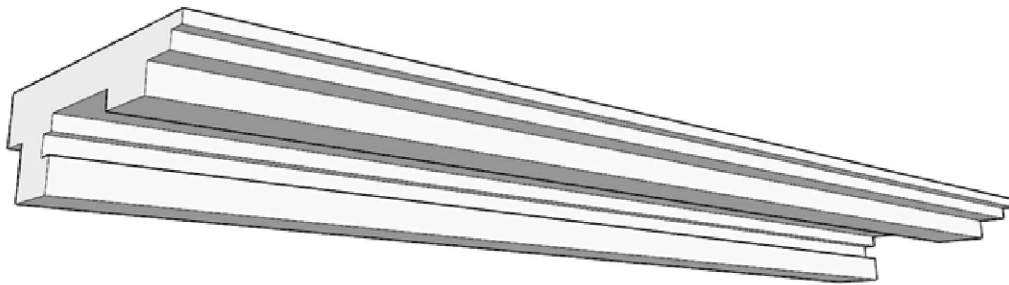

SCALE :3"=1'

SCALE :3"=1'

SCALE :3"=1'

ISOMETRIC

67 Steuben Street
 Brooklyn, NY 11205
 T: 718.534.7000
 F: 718.534.7040
 www.decocraftusa.com

Design Copyright © Decocraft USA Inc. 2010 All rights reserved

NAME:

CROWN

ITEM#

DC501-725

MATERIAL:

PLASTER

HEIGHT:

1 1/2"

PROJECTION:

4 3/4"

FACE:

N/A

REPEAT:

N/A

LENGTH:

96"