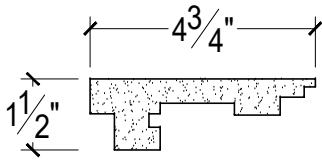

SCALE :3"=1'

SCALE :3"=1'

SCALE :3"=1'

ISOMETRIC

67 Steuben Street
 Brooklyn, NY 11205
 T: 718.534.7000
 F: 718.534.7040
 www.decocraftusa.com

Design Copyright © Decocraft USA Inc. 2010 All rights reserved

NAME:

CROWN

ITEM#

DC501-725

MATERIAL:

PLASTER

HEIGHT:

1 1/2"

PROJECTION:

4 3/4"

FACE:

N/A

REPEAT:

N/A

LENGTH:

96"