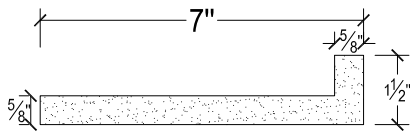

SCALE :3"=1'

SCALE :3"=1'

SCALE :3"=1'

**ISOMETRIC**

67 Steuben Street  
 Brooklyn, NY 11205  
 T: 718.534.7000  
 F: 718.534.7040  
 www.decocraftusa.com

Design Copyright © Decocraft USA Inc. 2010 All rights reserved

NAME:

**COVE LIGHTING**

ITEM#

**DC501-284S**

MATERIAL:

**PLASTER**

HEIGHT:

1 1/2"

PROJECTION:

7"

FACE:

N/A

REPEAT:

N/A

LENGTH:

96"