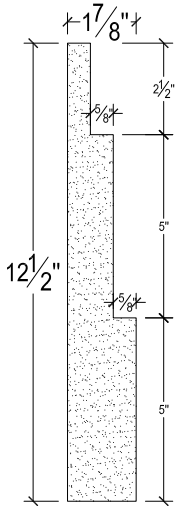

SCALE :4"=1'

SCALE :4"=1'

SCALE :4"=1'

ISOMETRIC

67 Steuben Street  
 Brooklyn, NY 11205  
 T: 718.534.7000  
 F: 718.534.7040  
 www.decocraftusa.com

Design Copyright © Decocraft USA Inc. 2010 All rights reserved

NAME:

**PANEL**

ITEM#

**DC412-182B**

MATERIAL:

**PLASTER**

HEIGHT:

12 1/2"

PROJECTION:

1 7/8"

FACE:

12"

REPEAT:

N/A

LENGTH:

96"