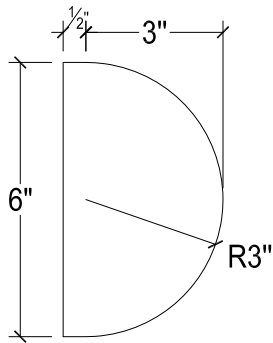

SCALE :3"=1'

SCALE :3"=1'

SCALE :3"=1'

ISOMETRIC

67 Steuben Street
 Brooklyn, NY 11205
 T: 718.534.7000
 F: 718.534.7040
 www.decocraftusa.com

Design Copyright © Decocraft USA Inc. 2010 All rights reserved

NAME:

PANEL

ITEM#

DC406-679

MATERIAL:

PLASTER

HEIGHT:
6"

PROJECTION:
3 1/2"

FACE:
N/A

REPEAT:
N/A

LENGTH:
96"