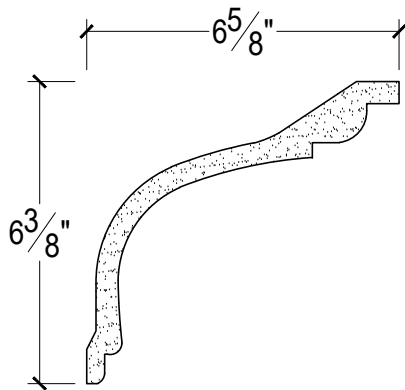

SCALE : 3"=1'

SCALE : 3"=1'

SCALE : 3"=1'

ISOMETRIC

67 Steuben Street  
 Brooklyn, NY 11205  
 T: 718.534.7000  
 F: 718.534.7040  
 www.decocraftusa.com

Design Copyright © Decocraft USA Inc. 2010 All rights reserved

NAME:

**CROWN**

ITEM#

**DC-506-745**

MATERIAL:

**PLASTER**

HEIGHT:

**6 3/8"**

PROJECTION:

**6 5/8"**

FACE:

**N/A**

REPEAT:

**N/A**

LENGTH:

**96"**