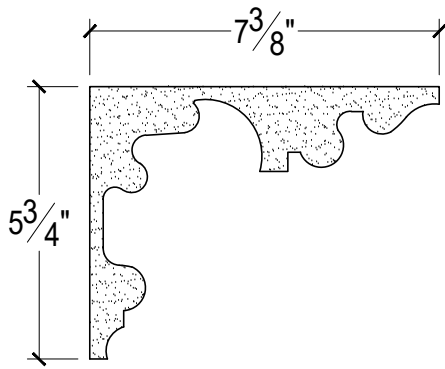

SCALE :3"=1'

SCALE :3"=1'

SCALE :3"=1'

ISOMETRIC

67 Steuben Street
 Brooklyn, NY 11205
 T: 718.534.7000
 F: 718.534.7040
 www.decocraftusa.com

Design Copyright © Decocraft USA Inc. 2010 All rights reserved

NAME:

CROWN

ITEM#

DC505-741

MATERIAL:

PLASTER

HEIGHT:

5 3/4"

PROJECTION:

7 3/8"

FACE:

N/A

REPEAT:

N/A

LENGTH:

96"