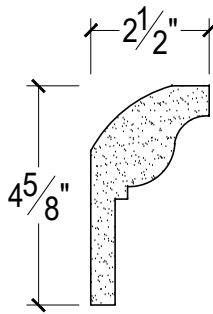

SCALE :3"=1'

SCALE :3"=1'

SCALE :3"=1'

ISOMETRIC

67 Steuben Street
 Brooklyn, NY 11205
 T: 718.534.7000
 F: 718.534.7040
 www.decocraftusa.com

Design Copyright © Decocraft USA Inc. 2010 All rights reserved

NAME:

CROWN

ITEM#

DC504-734

MATERIAL:

PLASTER

HEIGHT:

4 5/8"

PROJECTION:

2 1/2"

FACE:

N/A

REPEAT:

N/A

LENGTH:

96"