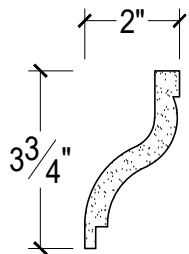

SCALE :3"=1'

SCALE :3"=1'

SCALE :3"=1'

ISOMETRIC

67 Steuben Street
 Brooklyn, NY 11205
 T: 718.534.7000
 F: 718.534.7040
 www.decocraftusa.com

Design Copyright © Decocraft USA Inc. 2010 All rights reserved

NAME:	CROWN	HEIGHT:	3 3/4"
ITEM#	DC503-737	PROJECTION:	2"
MATERIAL:	PLASTER	FACE:	N/A
		REPEAT:	N/A
		LENGTH:	96"