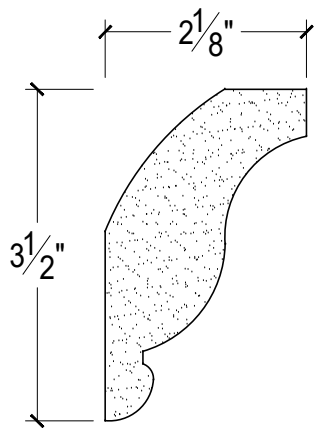

SCALE :2"=1'

SCALE :2"=1'

SCALE :2"=1'

ISOMETRIC

67 Steuben Street
 Brooklyn, NY 11205
 T: 718.534.7000
 F: 718.534.7040
 www.decocraftusa.com

Design Copyright © Decocraft USA Inc. 2010 All rights reserved

NAME:

CROWN

ITEM#

DC503-736

MATERIAL:

PLASTER

HEIGHT:

3 1/2"

PROJECTION:

2 1/8"

FACE:

N/A

REPEAT:

N/A

LENGTH:

96"