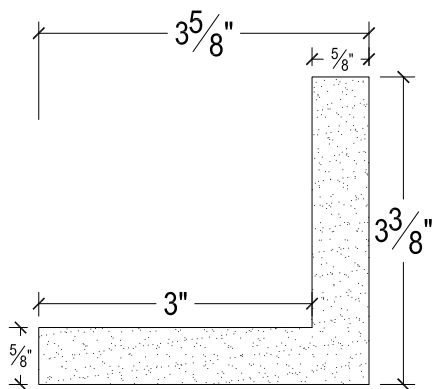

SCALE :2"=1'

SCALE :2"=1'

SCALE :2"=1'

ISOMETRIC

67 Steuben Street
 Brooklyn, NY 11205
 T: 718.534.7000
 F: 718.534.7040
 www.decocraftusa.com

Design Copyright © Decocraft USA Inc. 2010 All rights reserved

NAME:

COVE LIGHTING

ITEM#

DC503-284H

MATERIAL:

PLASTER

HEIGHT:

3 3/8"

PROJECTION:

3 5/8"

FACE:

N/A

REPEAT:

N/A

LENGTH:

96"