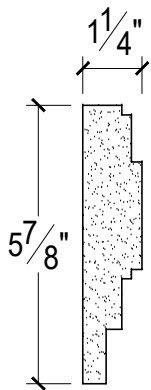

SCALE :3"=1'

SCALE :3"=1'

SCALE :3"=1'

ISOMETRIC

67 Steuben Street
 Brooklyn, NY 11205
 T: 718.534.7000
 F: 718.534.7040
 www.decocraftusa.com

Design Copyright © Decocraft USA Inc. 2010 All rights reserved

NAME:

CROWN

ITEM#

DC501-738

MATERIAL:

PLASTER

HEIGHT:

5 7/8"

PROJECTION:

1 1/4"

FACE:

N/A

REPEAT:

N/A

LENGTH:

96"