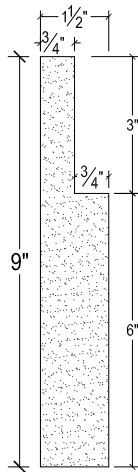

SCALE :3"=1'

SCALE :3"=1'

SCALE :3"=1'

ISOMETRIC

67 Steuben Street
Brooklyn, NY 11205
P 718.534.7000
F 718.534.7040
www.decocraftusa.com

Design Copyright © Deco Craft USA Inc.2010.All rights reserved

NAME:

PANEL

ITEM#

DC409-382C

MATERIAL:

PLASTER

HEIGHT:

9"

PROJECTION:

1 1/2"

FACE:

N/A

REPEAT:

N/A

LENGTH:

96"