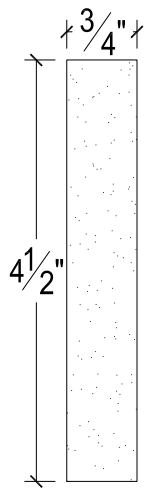

SCALE :2"=1'

SCALE :2"=1'

SCALE :2"=1'

ISOMETRIC

67 Steuben Street
 Brooklyn, NY 11205
 P 718.534.7000
 F 718.534.7040
 www.decocraftusa.com

Design Copyright © Deco Craft USA Inc.2010.All rights reserved

NAME:

PANEL

ITEM#

DC404-165F

MATERIAL:

PLASTER

HEIGHT:

4 1/2"

PROJECTION:

3/4"

FACE:

N/A

REPEAT:

N/A

LENGTH:

96"