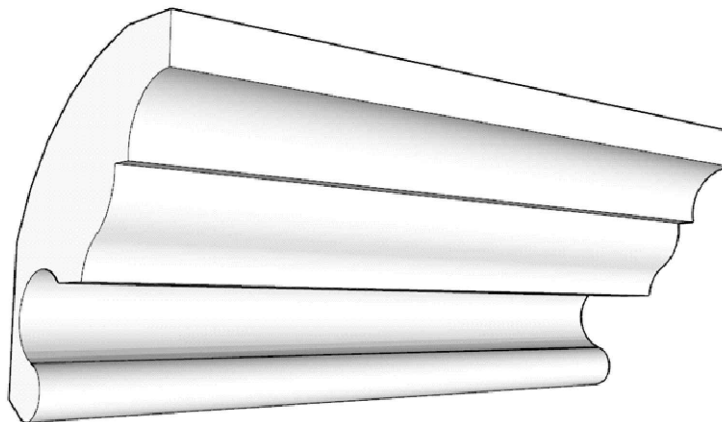

SCALE :3"=1'

SCALE :3"=1'

SCALE :3"=1'

ISOMETRIC

67 Steuben Street
 Brooklyn, NY 11205
 T: 718.534.7000
 F: 718.534.7040
 www.decocraftusa.com

Design Copyright © Decocraft USA Inc. 2010 All rights reserved

NAME:

CROWN

ITEM#

DC507-726

MATERIAL:

PLASTER

HEIGHT:

7 5/8"

PROJECTION:

6"

FACE:

N/A

REPEAT:

N/A

LENGTH:

96"