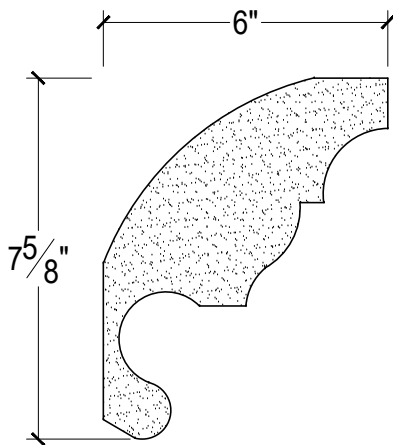

SCALE :3"=1'

SCALE :3"=1'

SCALE :3"=1'

ISOMETRIC

67 Steuben Street
 Brooklyn, NY 11205
 T: 718.534.7000
 F: 718.534.7040
 www.decocraftusa.com

Design Copyright © Decocraft USA Inc. 2010 All rights reserved

NAME:

CROWN

ITEM#

DC507-726

MATERIAL:

PLASTER

HEIGHT:

7 5/8"

PROJECTION:

6"

FACE:

N/A

REPEAT:

N/A

LENGTH:

96"