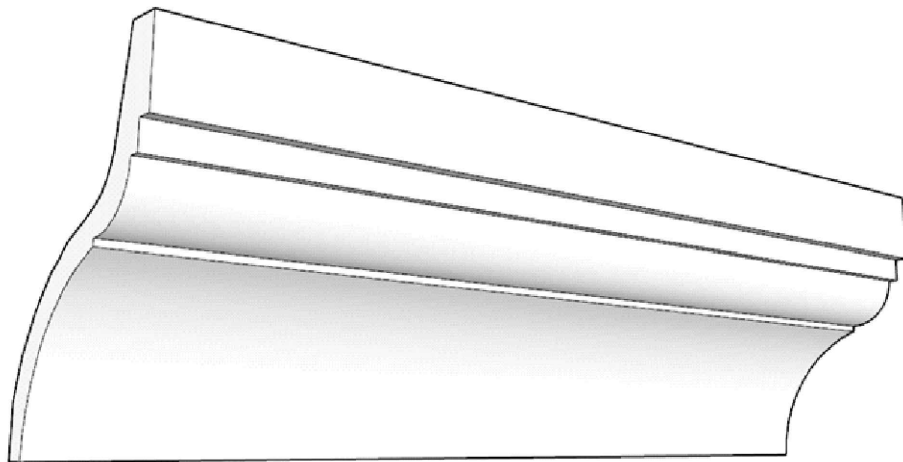

SCALE :3"=1'

SCALE :3"=1'

SCALE :3"=1'

ISOMETRIC

67 Steuben Street
 Brooklyn, NY 11205
 T: 718.534.7000
 F: 718.534.7040
 www.decocraftusa.com

Design Copyright © Decocraft USA Inc. 2010 All rights reserved

NAME:

CROWN

ITEM#

DC506-717

MATERIAL:

PLASTER

HEIGHT:

6"

PROJECTION:

4"

FACE:

N/A

REPEAT:

N/A

LENGTH:

96"