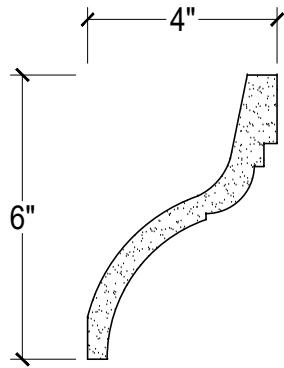

SCALE :3"=1'

SCALE :3"=1'

SCALE :3"=1'

ISOMETRIC

67 Steuben Street
 Brooklyn, NY 11205
 T: 718.534.7000
 F: 718.534.7040
 www.decocraftusa.com

Design Copyright © Decocraft USA Inc. 2010 All rights reserved

NAME:

CROWN

ITEM#

DC506-717

MATERIAL:

PLASTER

HEIGHT:

6"

PROJECTION:

4"

FACE:

N/A

REPEAT:

N/A

LENGTH:

96"