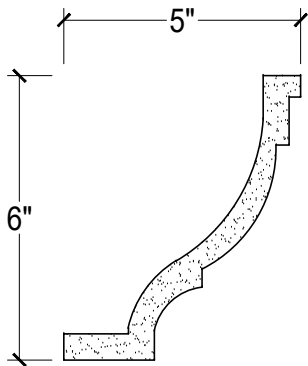

SCALE :3"=1'

SCALE :3"=1'

SCALE :3"=1'

ISOMETRIC

67 Steuben Street
 Brooklyn, NY 11205
 T: 718.534.7000
 F: 718.534.7040
 www.decocraftusa.com

Design Copyright © Decocraft USA Inc. 2010 All rights reserved

NAME:

CROWN

ITEM#

DC506-716

MATERIAL:

PLASTER

HEIGHT:

6"

PROJECTION:

5"

FACE:

N/A

REPEAT:

N/A

LENGTH:

96"