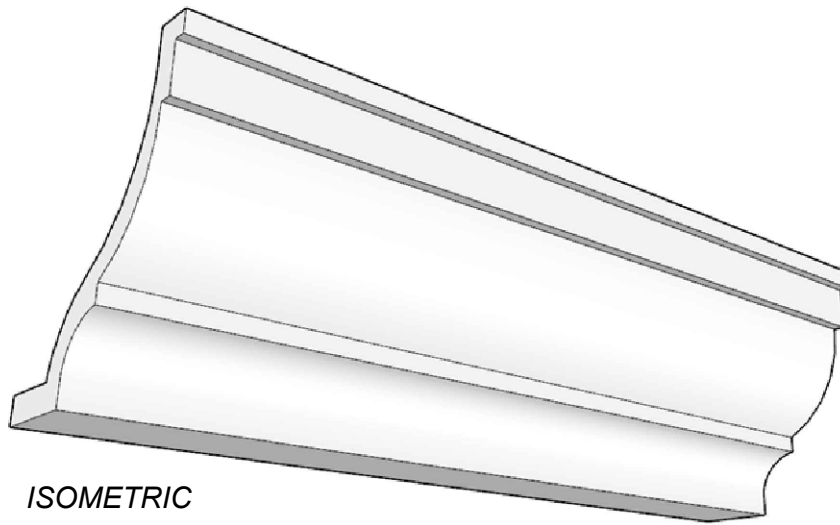

SCALE :3"=1'

SCALE :3"=1'

SCALE :3"=1'

ISOMETRIC

67 Steuben Street
 Brooklyn, NY 11205
 T: 718.534.7000
 F: 718.534.7040
 www.decocraftusa.com

Design Copyright © Decocraft USA Inc. 2010 All rights reserved

NAME:

CROWN

ITEM#

DC506-716

MATERIAL:

PLASTER

HEIGHT:

6"

PROJECTION:

5"

FACE:

N/A

REPEAT:

N/A

LENGTH:

96"