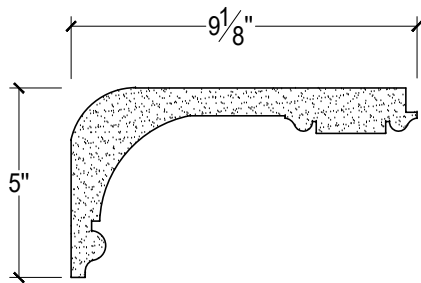

SCALE :4"=1'

SCALE :4"=1'

SCALE :4"=1'

ISOMETRIC

67 Steuben Street
 Brooklyn, NY 11205
 T: 718.534.7000
 F: 718.534.7040
 www.decocraftusa.com

Design Copyright © Decocraft USA Inc. 2010 All rights reserved

NAME:

CROWN

ITEM#

DC505-730

MATERIAL:

PLASTER

HEIGHT:
5"

PROJECTION:
9 1/8"

FACE:
N/A

REPEAT:
N/A

LENGTH:
96"