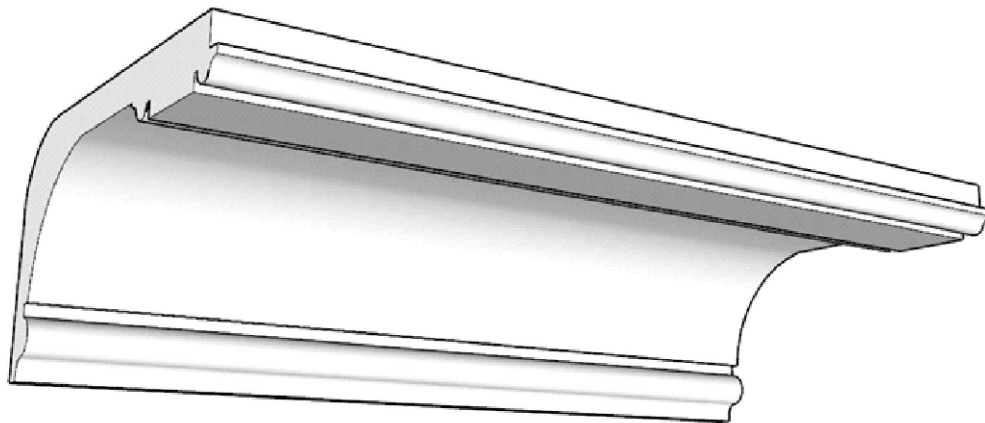

SCALE :4"=1'

SCALE :4"=1'

SCALE :4"=1'

ISOMETRIC

67 Steuben Street
 Brooklyn, NY 11205
 T: 718.534.7000
 F: 718.534.7040
 www.decocraftusa.com

Design Copyright © Decocraft USA Inc. 2010 All rights reserved

NAME:

CROWN

ITEM#

DC505-730

MATERIAL:

PLASTER

HEIGHT:
5"

PROJECTION:
9 1/8"

FACE:
N/A

REPEAT:
N/A

LENGTH:
96"