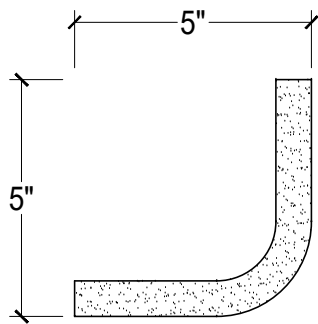

SCALE :3"=1'

SCALE :3"=1'

SCALE :3"=1'

ISOMETRIC

67 Steuben Street
 Brooklyn, NY 11205
 T: 718.534.7000
 F: 718.534.7040
 www.decocraftusa.com

Design Copyright © Decocraft USA Inc. 2010 All rights reserved

NAME:

CROWN

ITEM#

DC505-728

MATERIAL:

PLASTER

HEIGHT:
5"

PROJECTION:
5"

FACE:
N/A

REPEAT:
N/A

LENGTH:
96"