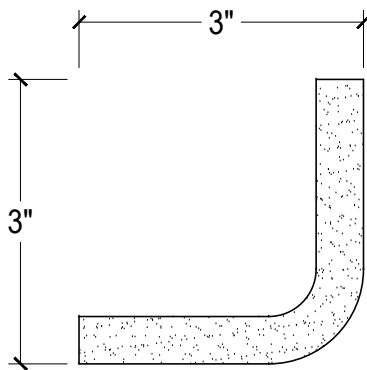

SCALE :2"=1'

SCALE :2"=1'

SCALE :2"=1'

ISOMETRIC

67 Steuben Street
 Brooklyn, NY 11205
 T: 718.534.7000
 F: 718.534.7040
 www.decocraftusa.com

Design Copyright © Decocraft USA Inc. 2010 All rights reserved

NAME:

CROWN

ITEM#

DC503-728

MATERIAL:

PLASTER

HEIGHT:

3"

PROJECTION:

3"

FACE:

N/A

REPEAT:

N/A

LENGTH:

96"