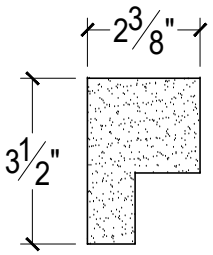

SCALE :3"=1'

SCALE :3"=1'

SCALE :3"=1'

ISOMETRIC

67 Steuben Street  
 Brooklyn, NY 11205  
 T: 718.534.7000  
 F: 718.534.7040  
 www.decocraftusa.com

Design Copyright © Decocraft USA Inc. 2010 All rights reserved

NAME:	<b>CROWN</b>	HEIGHT:	3 1/2"
ITEM#	<b>DC502-719B</b>	PROJECTION:	2 3/8"
MATERIAL:	<b>PLASTER</b>	FACE:	N/A
		REPEAT:	N/A
		LENGTH:	96"