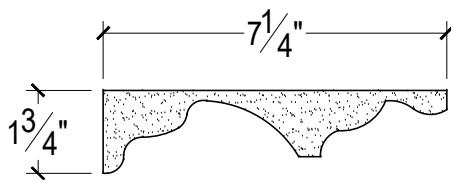

SCALE :3"=1'

SCALE :3"=1'

SCALE :3"=1'

ISOMETRIC

67 Steuben Street
 Brooklyn, NY 11205
 T: 718.534.7000
 F: 718.534.7040
 www.decocraftusa.com

Design Copyright © Decocraft USA Inc. 2010 All rights reserved

NAME:

CROWN

ITEM#

DC501-718

MATERIAL:

PLASTER

HEIGHT:

1 3/4"

PROJECTION:

7 1/4"

FACE:

N/A

REPEAT:

N/A

LENGTH:

96"