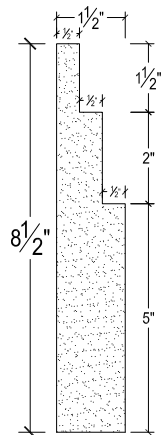

SCALE :3"=1'

SCALE :3"=1'

SCALE :3"=1'

ISOMETRIC

67 Steuben Street  
 Brooklyn, NY 11205  
 P 718.534.7000  
 F 718.534.7040  
 www.decocraftusa.com

Design Copyright © Deco Craft USA Inc.2010.All rights reserved

NAME:

**PANEL**

ITEM#

**DC408-182E**

MATERIAL:

**PLASTER**

HEIGHT:

8 1/2"

PROJECTION:

1 1/2"

FACE:

N/A

REPEAT:

N/A

LENGTH:

96"