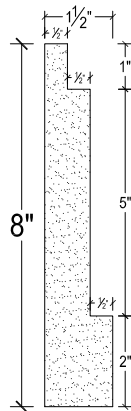

SCALE :3"=1'

SCALE :3"=1'

SCALE :3"=1'

ISOMETRIC

67 Steuben Street  
Brooklyn, NY 11205  
P 718.534.7000  
F 718.534.7040  
www.decocraftusa.com

Design Copyright © Deco Craft USA Inc.2010.All rights reserved

NAME:

**PANEL**

ITEM#

**DC408-182D**

MATERIAL:

**PLASTER**

HEIGHT:

8"

PROJECTION:

1 1/2"

FACE:

N/A

REPEAT:

N/A

LENGTH:

96"