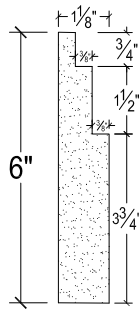

SCALE :3"=1'

SCALE :3"=1'

SCALE :3"=1'

ISOMETRIC

67 Steuben Street  
Brooklyn, NY 11205  
P 718.534.7000  
F 718.534.7040  
www.decocraftusa.com

Design Copyright © Deco Craft USA Inc.2010.All rights reserved

NAME:

**PANEL**

ITEM#

**DC406-182D**

MATERIAL:

**PLASTER**

HEIGHT:  
6"

PROJECTION:  
1 1/8"

FACE:  
N/A

REPEAT:  
N/A

LENGTH:  
96"