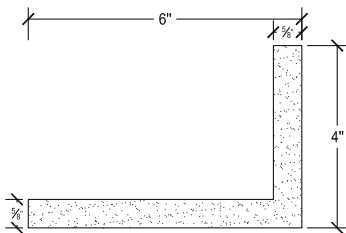

SCALE :3"=1'

SCALE :3"=1'

SCALE :3"=1'

ISOMETRIC

67 Steuben Street
 Brooklyn, NY 11205
 T: 718.534.7000
 F: 718.534.7040
 www.decocraftusa.com

Design Copyright © Decocraft USA Inc. 2010 All rights reserved

NAME:

COVE LIGHTING

ITEM#

DC504-284

MATERIAL:

PLASTER

HEIGHT:

4"

PROJECTION:

6"

FACE:

N/A

REPEAT:

N/A

LENGTH:

96"