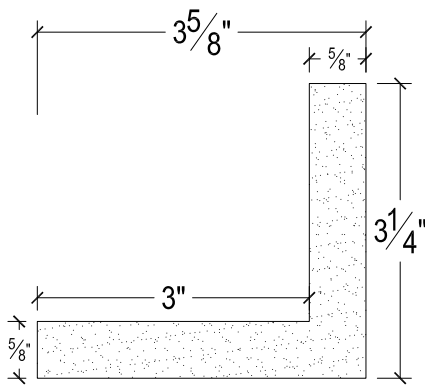

SCALE :2"=1'

SCALE :2"=1'

SCALE :2"=1'

ISOMETRIC

67 Steuben Street  
 Brooklyn, NY 11205  
 T: 718.534.7000  
 F: 718.534.7040  
 www.decocraftusa.com

Design Copyright © Decocraft USA Inc. 2010 All rights reserved

NAME:

**COVE LIGHTING**

ITEM#

**DC503-284G**

MATERIAL:

**PLASTER**

HEIGHT:

3 1/4"

PROJECTION:

3 5/8"

FACE:

N/A

REPEAT:

N/A

LENGTH:

96"