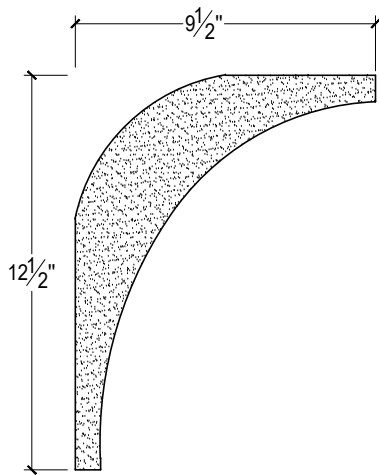

SCALE :5"=1'

SCALE :5"=1'

SCALE :5"=1'

ISOMETRIC

67 Steuben Street
 Brooklyn, NY 11205
 T: 718.534.7000
 F: 718.534.7040
 www.decocraftusa.com

Design Copyright © Decocraft USA Inc. 2010 All rights reserved

NAME:

COVE

ITEM#

DC512-270B

MATERIAL:

PLASTER

HEIGHT:

12 1/2"

PROJECTION:

9 1/2"

FACE:

15 7/8"

REPEAT:

N/A

LENGTH:

96"