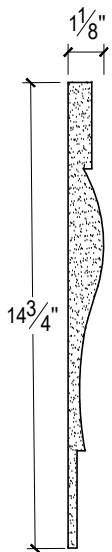

SCALE :5"=1'

SCALE :5"=1'

SCALE :5"=1'

ISOMETRIC

67 Steuben Street
 Brooklyn, NY 11205
 T: 718.534.7000
 F: 718.534.7040
 www.decocraftusa.com

Design Copyright © Decocraft USA Inc. 2010 All rights reserved

NAME:

PANEL

ITEM#

DC414-489

MATERIAL:

PLASTER

HEIGHT:

14 3/4"

PROJECTION:

1 1/8"

FACE:

14 3/4"

REPEAT:

N/A

LENGTH:

96"