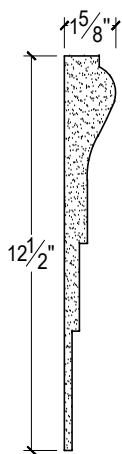

SCALE :5"=1'

SCALE :5"=1'

SCALE :5"=1'

ISOMETRIC

67 Steuben Street
 Brooklyn, NY 11205
 T: 718.534.7000
 F: 718.534.7040
 www.decocraftusa.com

Design Copyright © Decocraft USA Inc. 2010 All rights reserved

NAME:	PANEL	HEIGHT:	12 1/2"
ITEM#	DC412-488	PROJECTION:	1 5/8"
MATERIAL:	PLASTER	FACE:	12 1/2"
		REPEAT:	N/A
		LENGTH:	96"