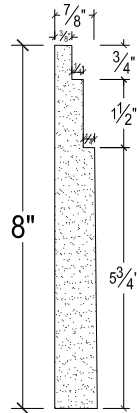

SCALE :3"=1'

SCALE :3"=1'

SCALE :3"=1'

ISOMETRIC

67 Steuben Street
 Brooklyn, NY 11205
 P 718.534.7000
 F 718.534.7040
 www.decocraftusa.com

Design Copyright © Deco Craft USA Inc.2010.All rights reserved

NAME:

PANEL

ITEM#

DC408-182C

MATERIAL:

PLASTER

HEIGHT:

8"

PROJECTION:

7/8"

FACE:

N/A

REPEAT:

N/A

LENGTH:

96"