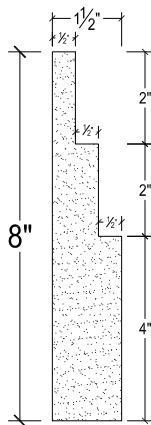

SCALE :3"=1'

SCALE :3"=1'

SCALE :3"=1'

ISOMETRIC

67 Steuben Street  
 Brooklyn, NY 11205  
 P 718.534.7000  
 F 718.534.7040  
 www.decocraftusa.com

Design Copyright © Deco Craft USA Inc.2010.All rights reserved

NAME:

PANEL

ITEM#

DC408-182B

MATERIAL:

PLASTER

HEIGHT:

8"

PROJECTION:

1 1/2"

FACE:

N/A

REPEAT:

N/A

LENGTH:

96"