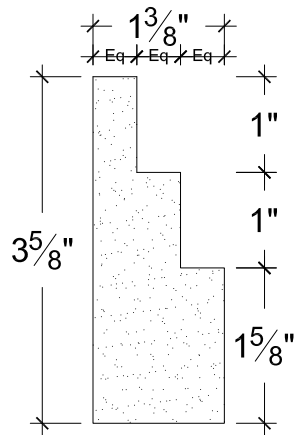

SCALE: 6" = 1'

SCALE: 6" = 1'

SCALE: 6" = 1'

67 Steuben Street
 Brooklyn, NY 11205
 P 718.534.7000
 F 718.534.7040
 www.decocraftusa.com

Design Copyright © Deco Craft USA Inc.2010.All rights reserved

NAME:

PANEL

ITEM#

DC403-182C

MATERIAL:

PLASTER

HEIGHT:

3 5/8"

PROJECTION:

1 3/8"

FACE:

N/A

REPEAT:

N/A

LENGTH:

96"